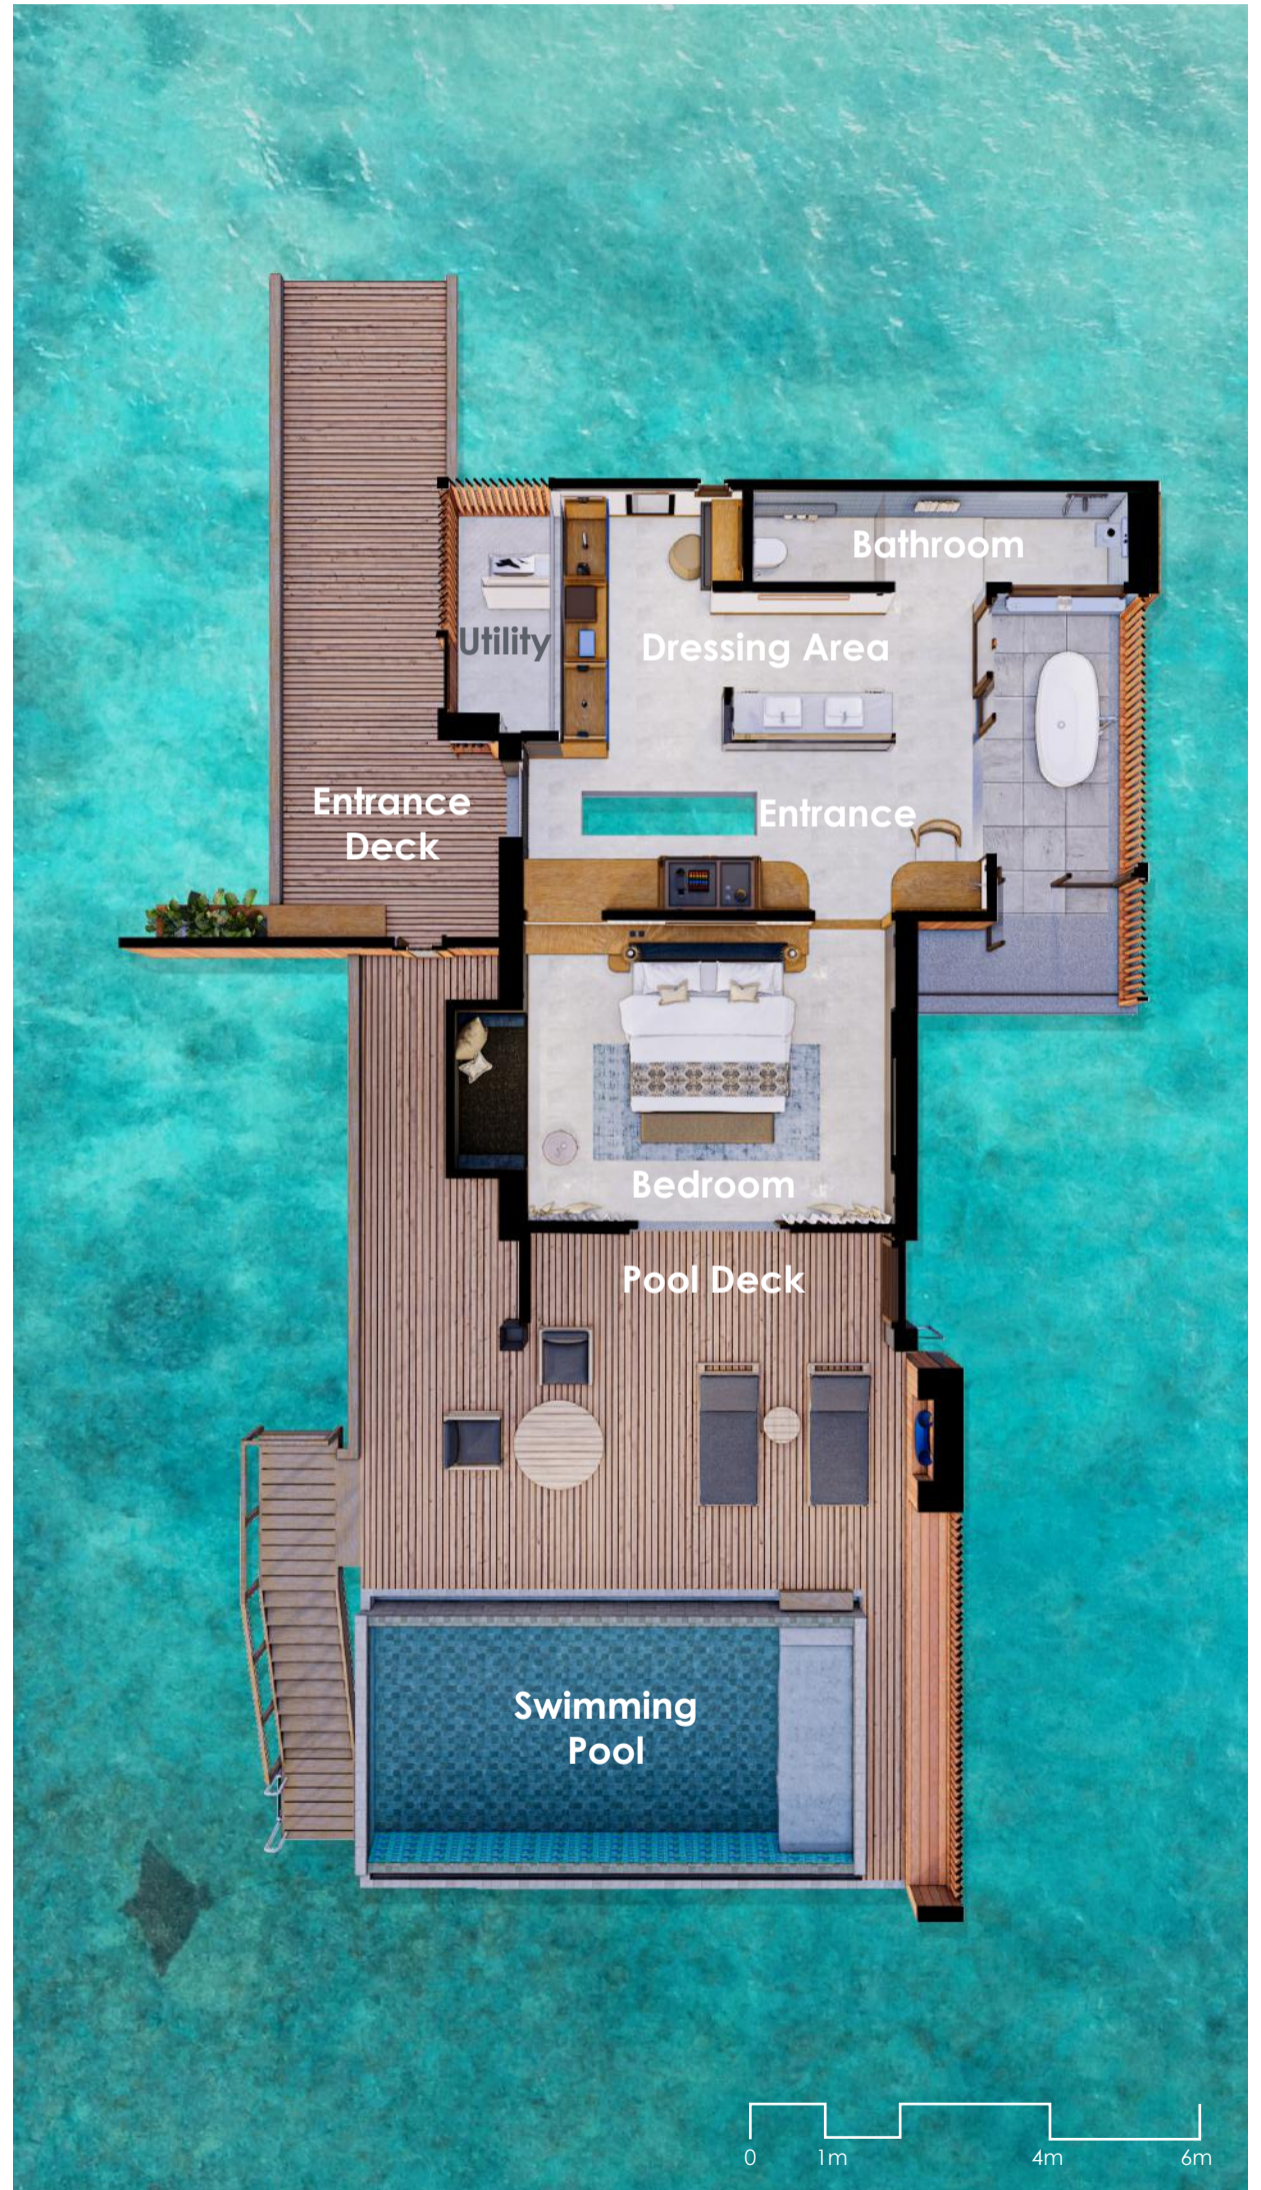

VELIGANDU

MALDIVES RESORT ISLAND

GUEST VILLA SIZE

Sunset Ocean Pool Villa

Total Villa Area:
151,65 sqm

LEGEND

1. Entrance Deck	17,5 sqm
2. Entrance	13,3 sqm
3. Bedroom	22,1 sqm
4. Bathroom	21,2 sqm
5. Dressing Area	7,2 sqm
6. Pool Deck	47,6 sqm
7. Swimming Pool	18,75 sqm
8. Utility Room	4 sqm